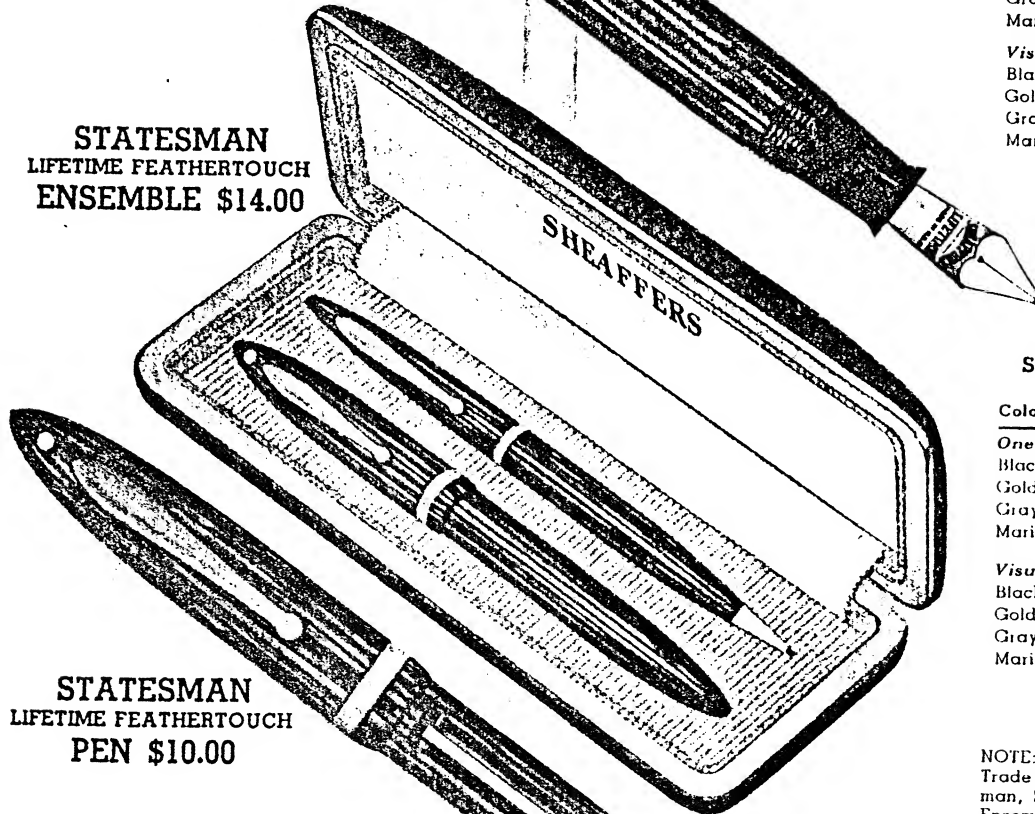

**STATESMAN
LIFETIME FEATHERTOUCH
PEN $10.00**

STATESMAN LIFETIME FEATHERTOUCH

Color	List $14.00	List $10.00	List $4.00
	Ensemble Code	Pen Code	Pencil Code
<i>One-Stroke Vacuum</i>			
Black	WUMYB	WADAB	BALCO
Golden Brown	KALAS	KABRI	KADUB
Gray Pearl	RICKI	REGER	RISLA
Marine Green	EKIGD	EBOVH	EFECF
<i>Visulated—(Lever Style)</i>			
Black	LABEB	BALDO	BALCO
Golden Brown	KAMYR	KABES	KADUB
Gray Pearl	RIGZY	REVCU	RISLA
Marine Green	EHULW	EBIWG	EFECF

NOTE: It will be permissible under Sheaffer's Fair Trade listing for the dealer to offer Premier, Statesman, Sovereign, Lady Sheaffer, Admiral and Milady Ensembles to "personal use" customers over the counter at a one dollar saving where no gift packing of any sort is included. Sheaffer will replace sets so sold to the dealer at a one dollar list saving with the understanding they will be placed in the gift packing retained by the dealer from such sales.